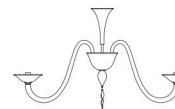

7087 K8

60
23 5/8"

HALO/LED
E 14
8 x MAX 46W

Ø 95
37 3/8"

IP 20 CE

14,00 Kg
0,252 m³