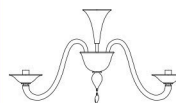

7087

Glass colour

Clear glass, Fumè, Light blue with blue rims

7087 A1

27
11 7/8"

HALO/LED
E 14
1 x MAX 46W

12
4 3/4"

IP 20 CE

4,00 Kg
0,047 m³

Frame finish

Chrome, Gold

7087 K6

50
19 5/8"

HALO/LED
E 14
6 x MAX 46W

Ø 85
33 1/2"

IP 20 CE